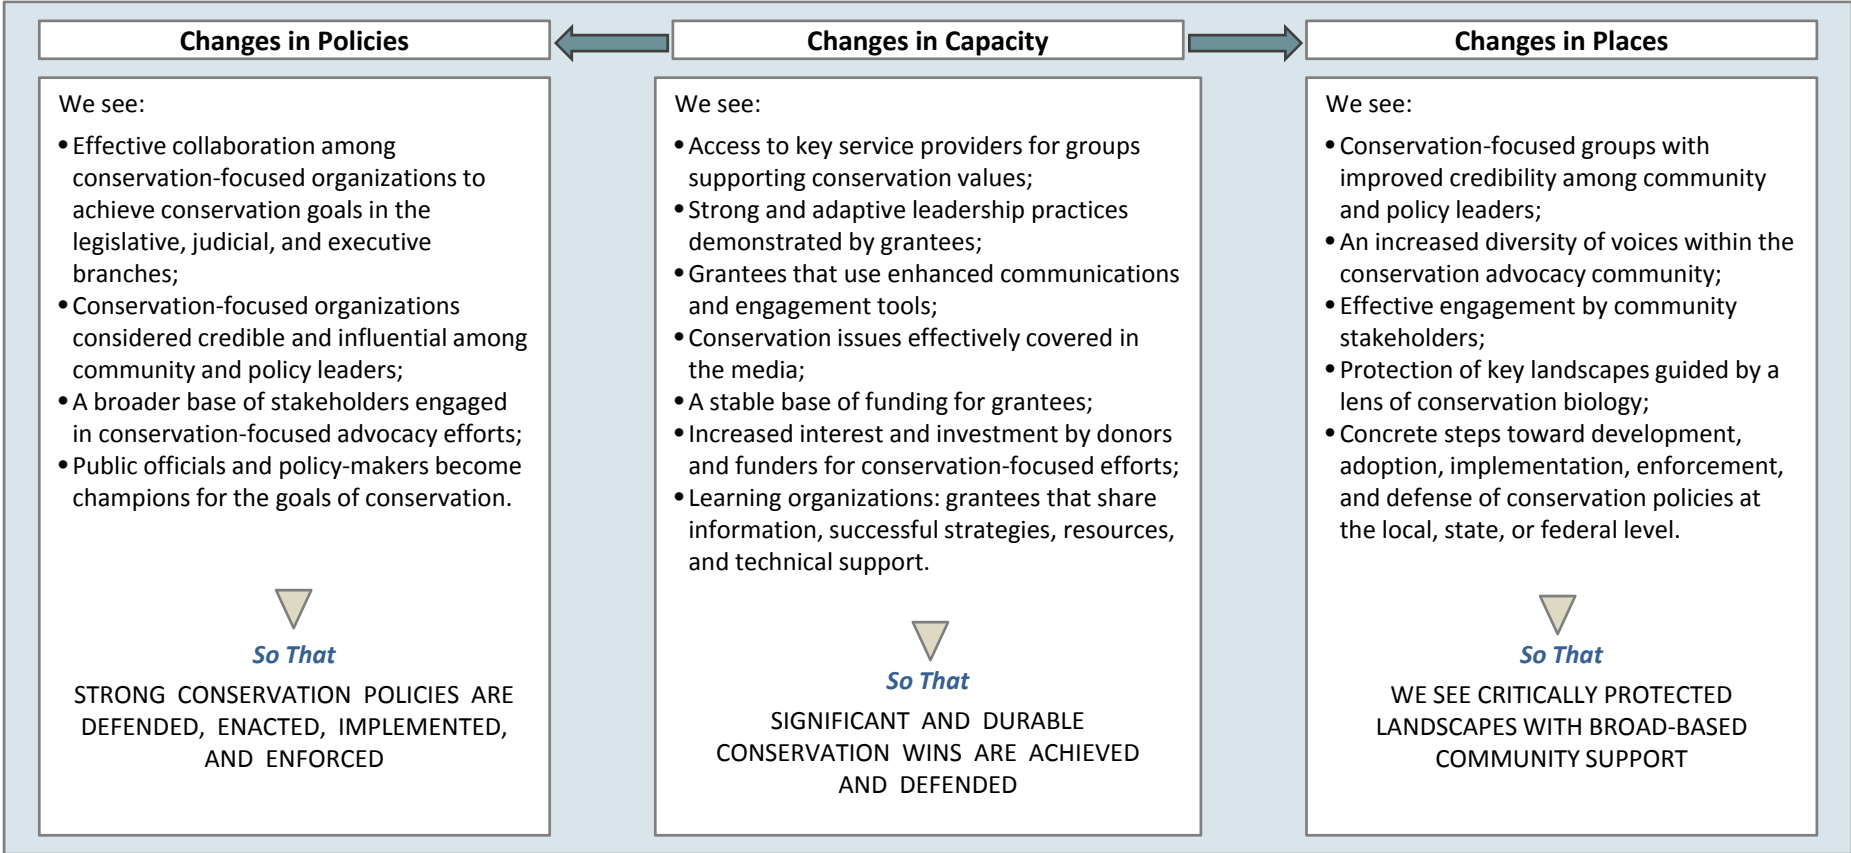

Sunset Theory of Change for 2020

Grantmaking Programs

- **Place-based Conservation Strategy**—Investing deeply in conservation efforts in 3–4 priority Northwest landscapes, building community support for natural resource protection.
- **Conservation Policy Strategy**—Building the will of community and policy leaders to protect our region’s air, land, and water.
- **Conservation Leadership and Capacity Strategy**—Investing in the capacity of Northwest conservation and civic organizations to lead and adapt to trends and threats in the field.

Outcomes

Mission

To protect the environment of the Northwest and to build broad citizen support for conservation